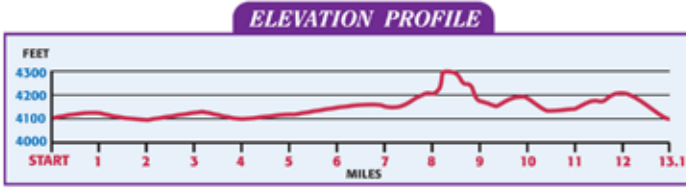

Maps

RACE COURSE MAP

IMPORTANT
 Parking at both shuttle pick-up locations is limited.
 Please walk (or run) from lodging establishment if possible.

SHUTTLE and LODGING VENUE MAP

- Race venue (packet pick-up, pre-race dinner, shuttle loading) or other important facility
- Major lodging establishment – see list below for names

Maps not to scale

Key to Major Lodging Establishments

1. Aarchway Inn
2. Holiday Inn Express
3. Motel 6
4. Riverside Inn
5. Super 8 Motel
6. Inca Inn
7. Days Inn
8. River Canyon Lodge
9. Bowen Motel
10. Landmark Inn
11. Red Rock Lodge
12. Best Western – Canyonlands Inn
13. Gonzo Inn
14. Ramada Inn
15. Best Western – Greenwell Inn
16. Rustic Inn
17. Apache Hotel
18. Virginian Motel
19. Big Horn Lodge
20. Red Stone Inn
21. Moab Valley Inn
22. Comfort Suites
23. LaQuinta Inn