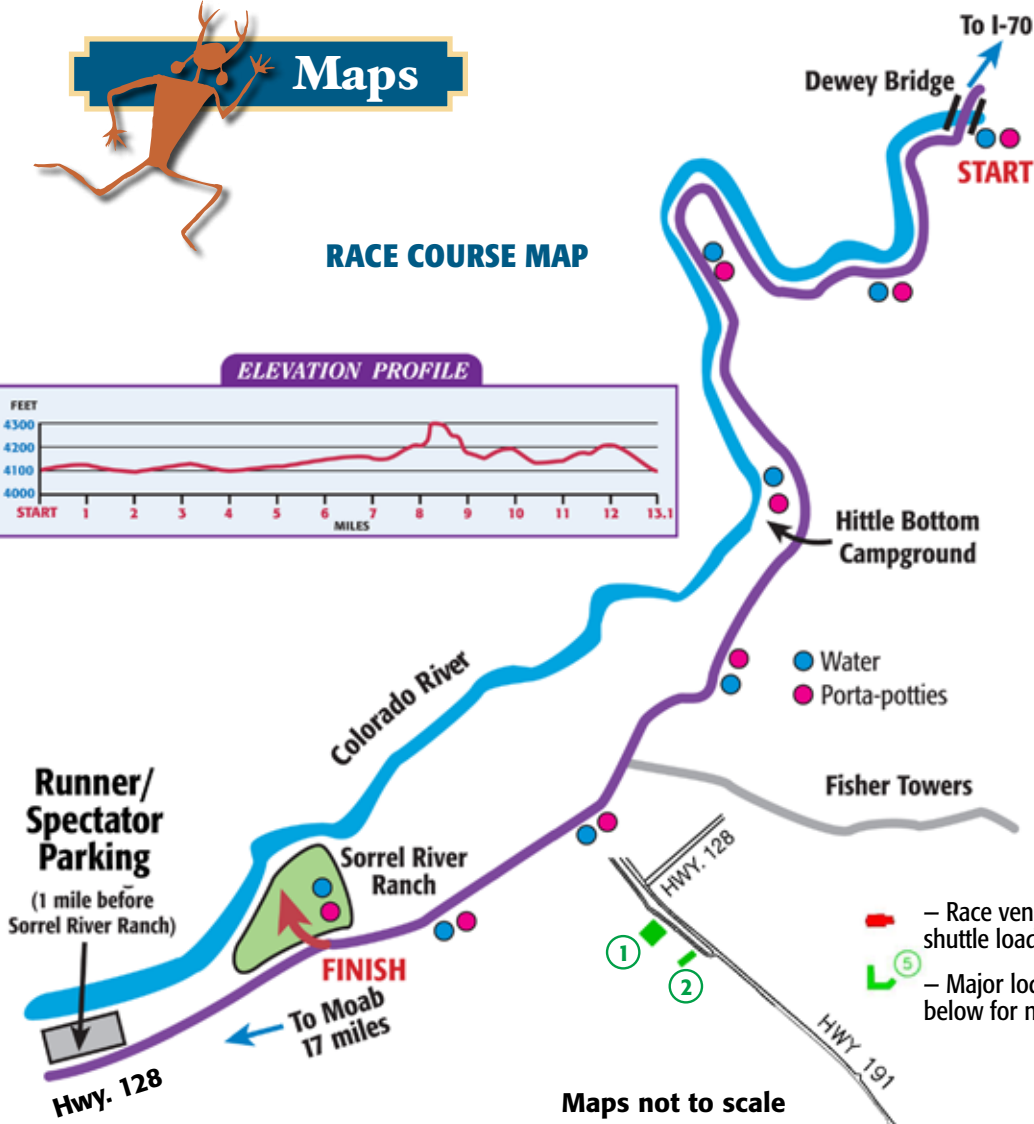

Maps

RACE COURSE MAP

IMPORTANT
 Parking at both shuttle pick-up locations is limited.
 Please walk (or run) from lodging establishment if possible.

SHUTTLE and LODGING VENUE MAP

- Race venue (packet pick-up, pre-race dinner, shuttle loading) or other important facility
- Major lodging establishment – see list below for names

Maps not to scale

Key to Major Lodging Establishments

1. Aarchway Inn
2. Holiday Inn Express
3. Motel 6
4. Riverside Inn
5. Super 8 Motel
6. Inca Inn
7. Days Inn
8. River Canyon Lodge
9. Bowen Motel
10. Landmark Inn
11. Red Rock Lodge
12. Best Western – Canyonlands Inn
13. Gonzo Inn
14. Ramada Inn
15. Best Western – Greenwell Inn
16. Rustic Inn
17. Apache Hotel
18. Virginian Motel
19. Big Horn Lodge
20. Red Stone Inn
21. Moab Valley Inn
22. Comfort Suites
23. LaQuinta Inn